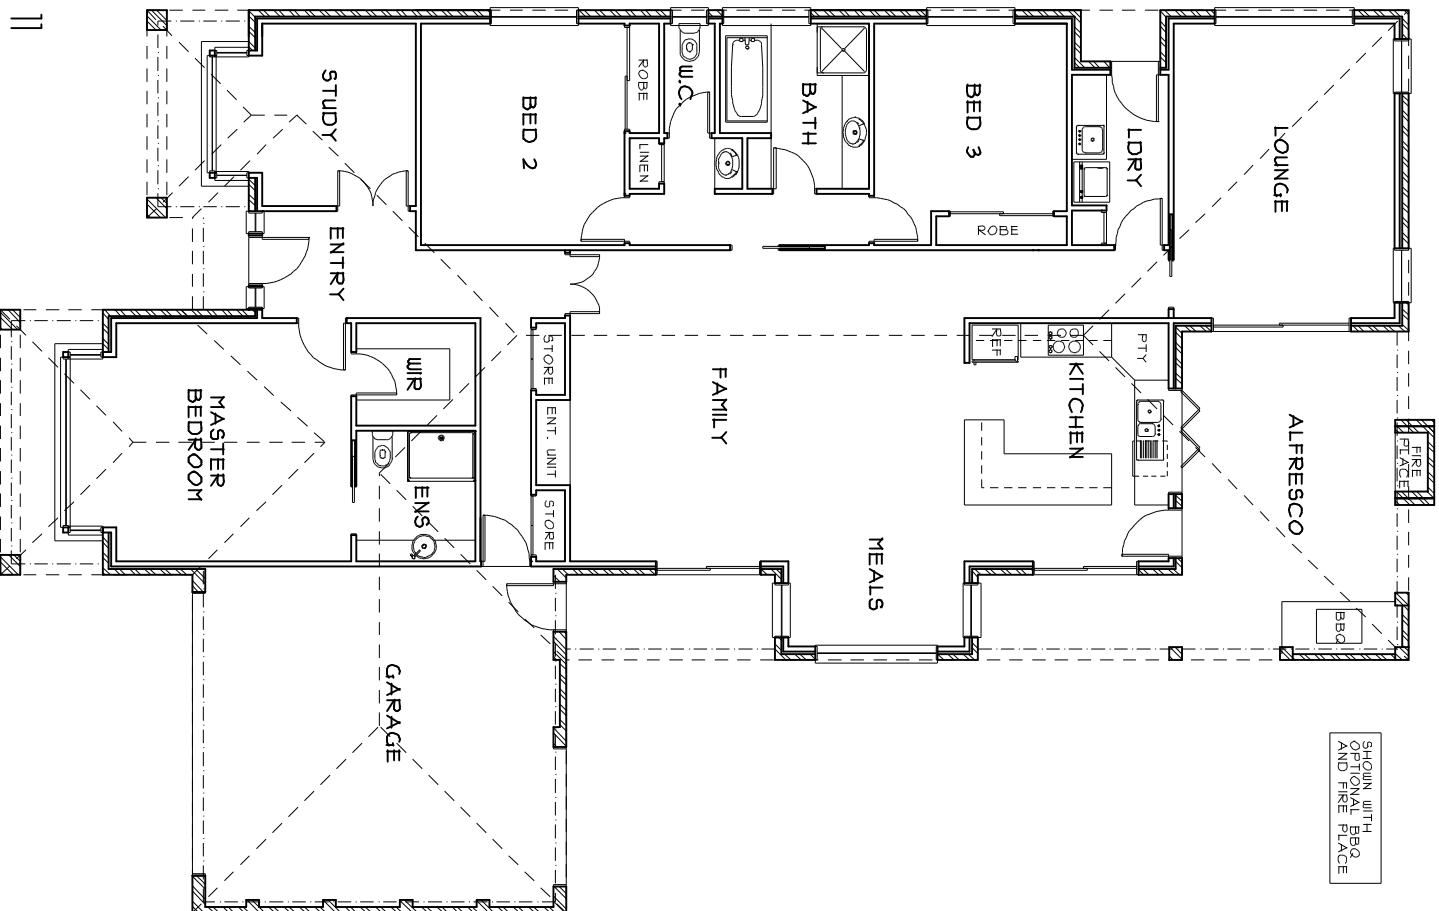

Rick Doultree Builders

PLAN 11
24.11 sqs