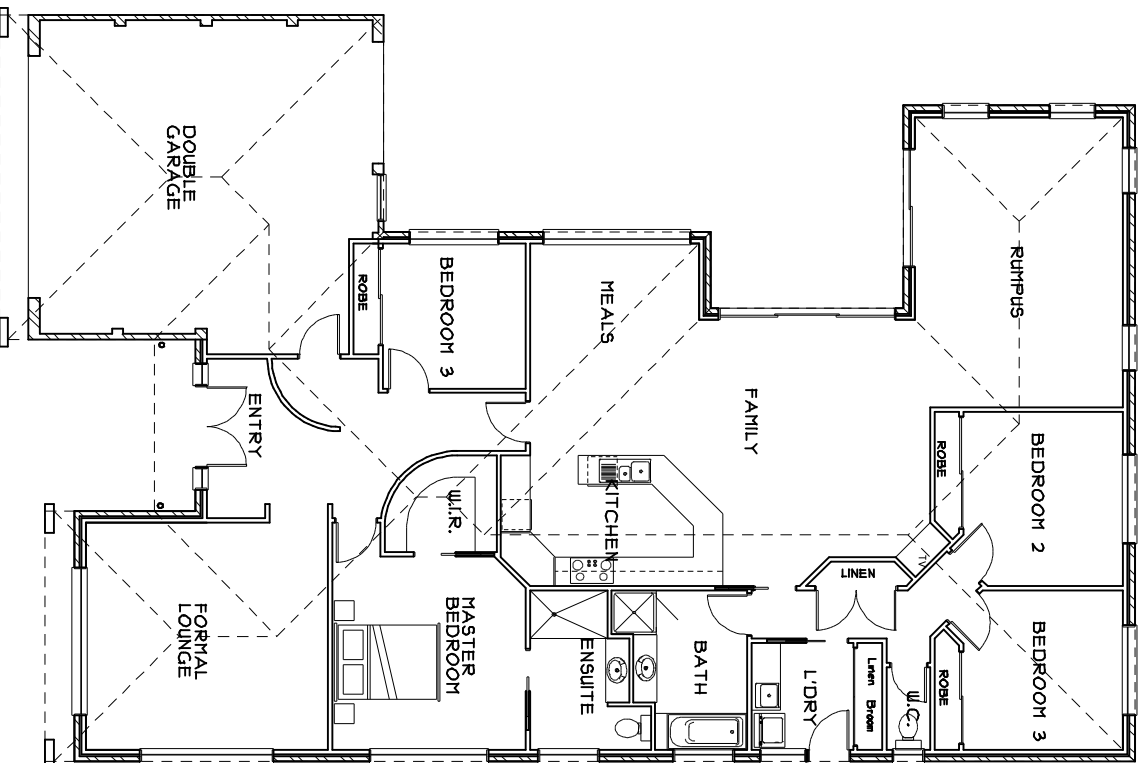

Rick Doultree Builders

PLAN 4
23.5 sqs

Designed and Constructed by RICK DOULTREE BUILDERS PTY LTD.