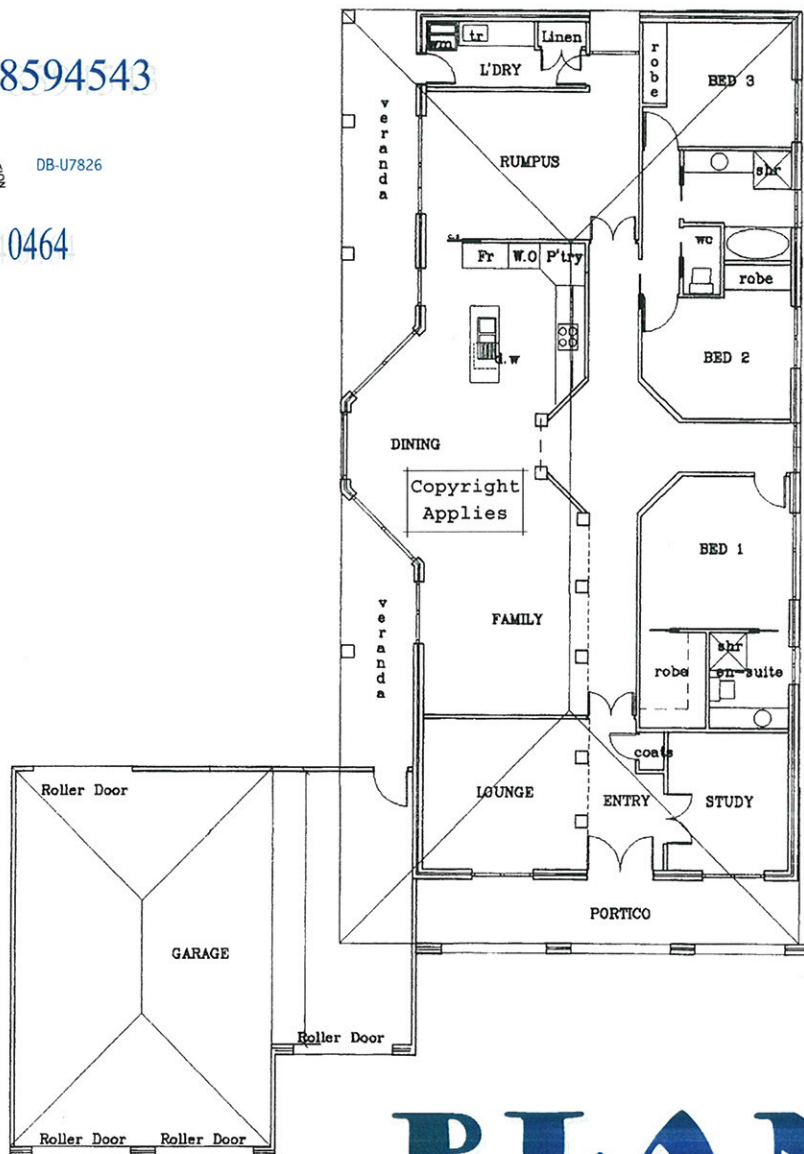

Rick Doultree Builders

MOBILE 0418594543

PHONE 5174 0464

PLAN 5

21.70 sq.

Designed and Constructed by RICK DOULTREE BUILDERS PTY LTD