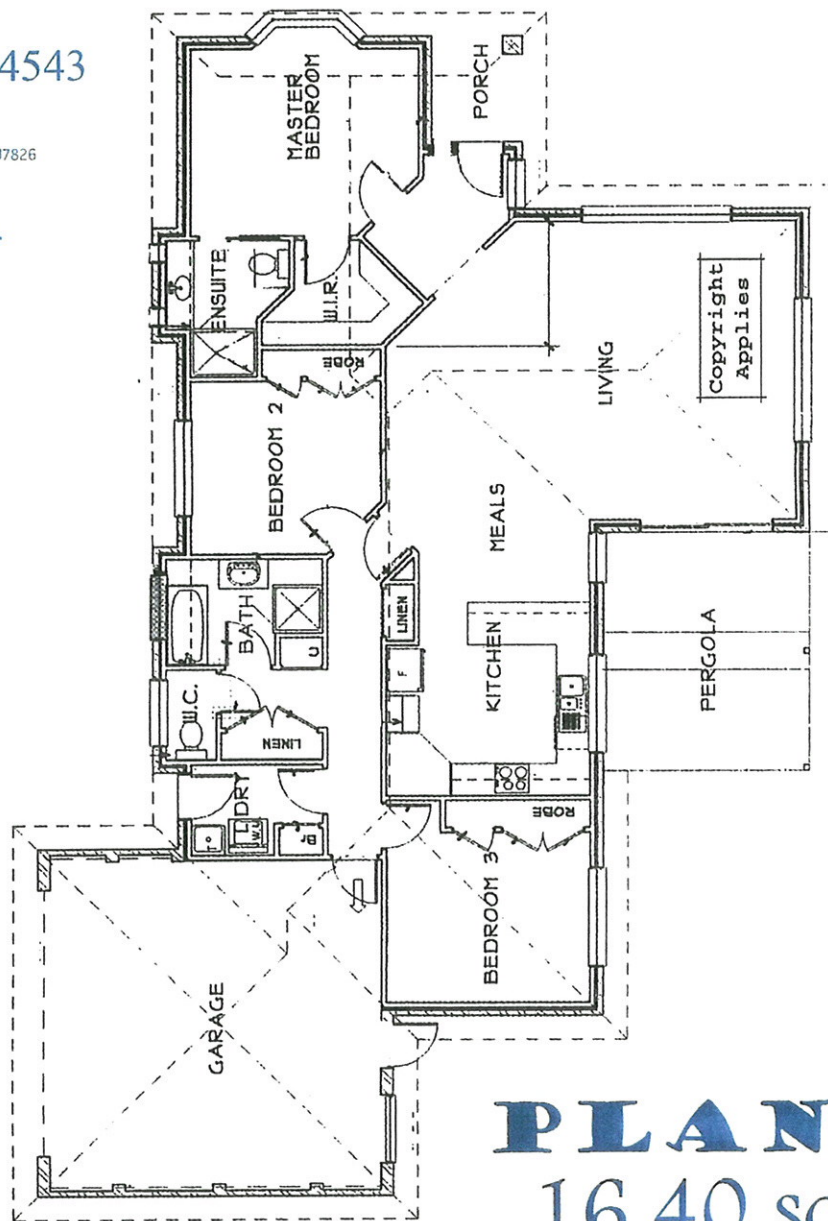

Rick Doultree Builders

MOBILE 0418594543

CB-U4214

DB-U7826

PHONE 5174 0464

PLAN 7
16.40 sq.

Designed and Constructed by RICK DOULTREE BUILDERS PTY LTD